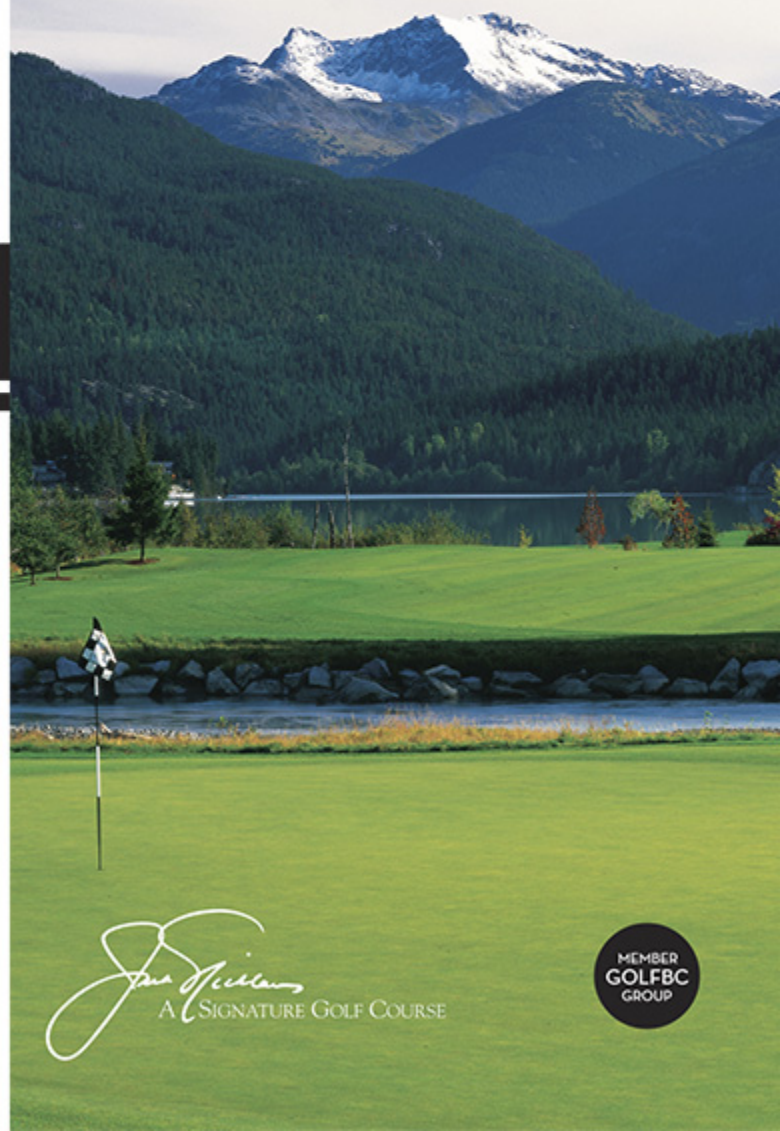

GOLFBC GROUP | golfbc.com

Nicklaus North
Mayfair Lakes
Crystal Lodge

Gallagher's Canyon
The Pinnacle

Okanagan GC- The Bear
Okanagan GC- The Quail

Olympic View
Wallea Golf Club

nicklausnorth.com

Joe Nicklaus
A SIGNATURE GOLF COURSE

MEMBER
GOLFBC
GROUP

NICKLAUS NORTH WHISTLER

**Snowcapped Whistler peaks. Majestic fir trees.
A brilliant emerald-coloured lake. Fresh, invigorating
mountain air. Whistler golf at its finest.**

This is the setting that inspired the great Jack Nicklaus to create a golf course as unique as himself. This par 71, 18-hole course winds along a gentle valley floor offering you a spectacular setting as your golfing skills are tested to the fullest. Winner of numerous awards since its opening in 1996, Nicklaus North has played host to events such as the Skins Game and the Shell's Wonderful World of Golf, welcoming some of golf's biggest names such as Jack Nicklaus, Nick Faldo, Ernie Els, Greg Norman, Fred Couples, John Daly, Vijay Singh and Stephen Ames to name a few.